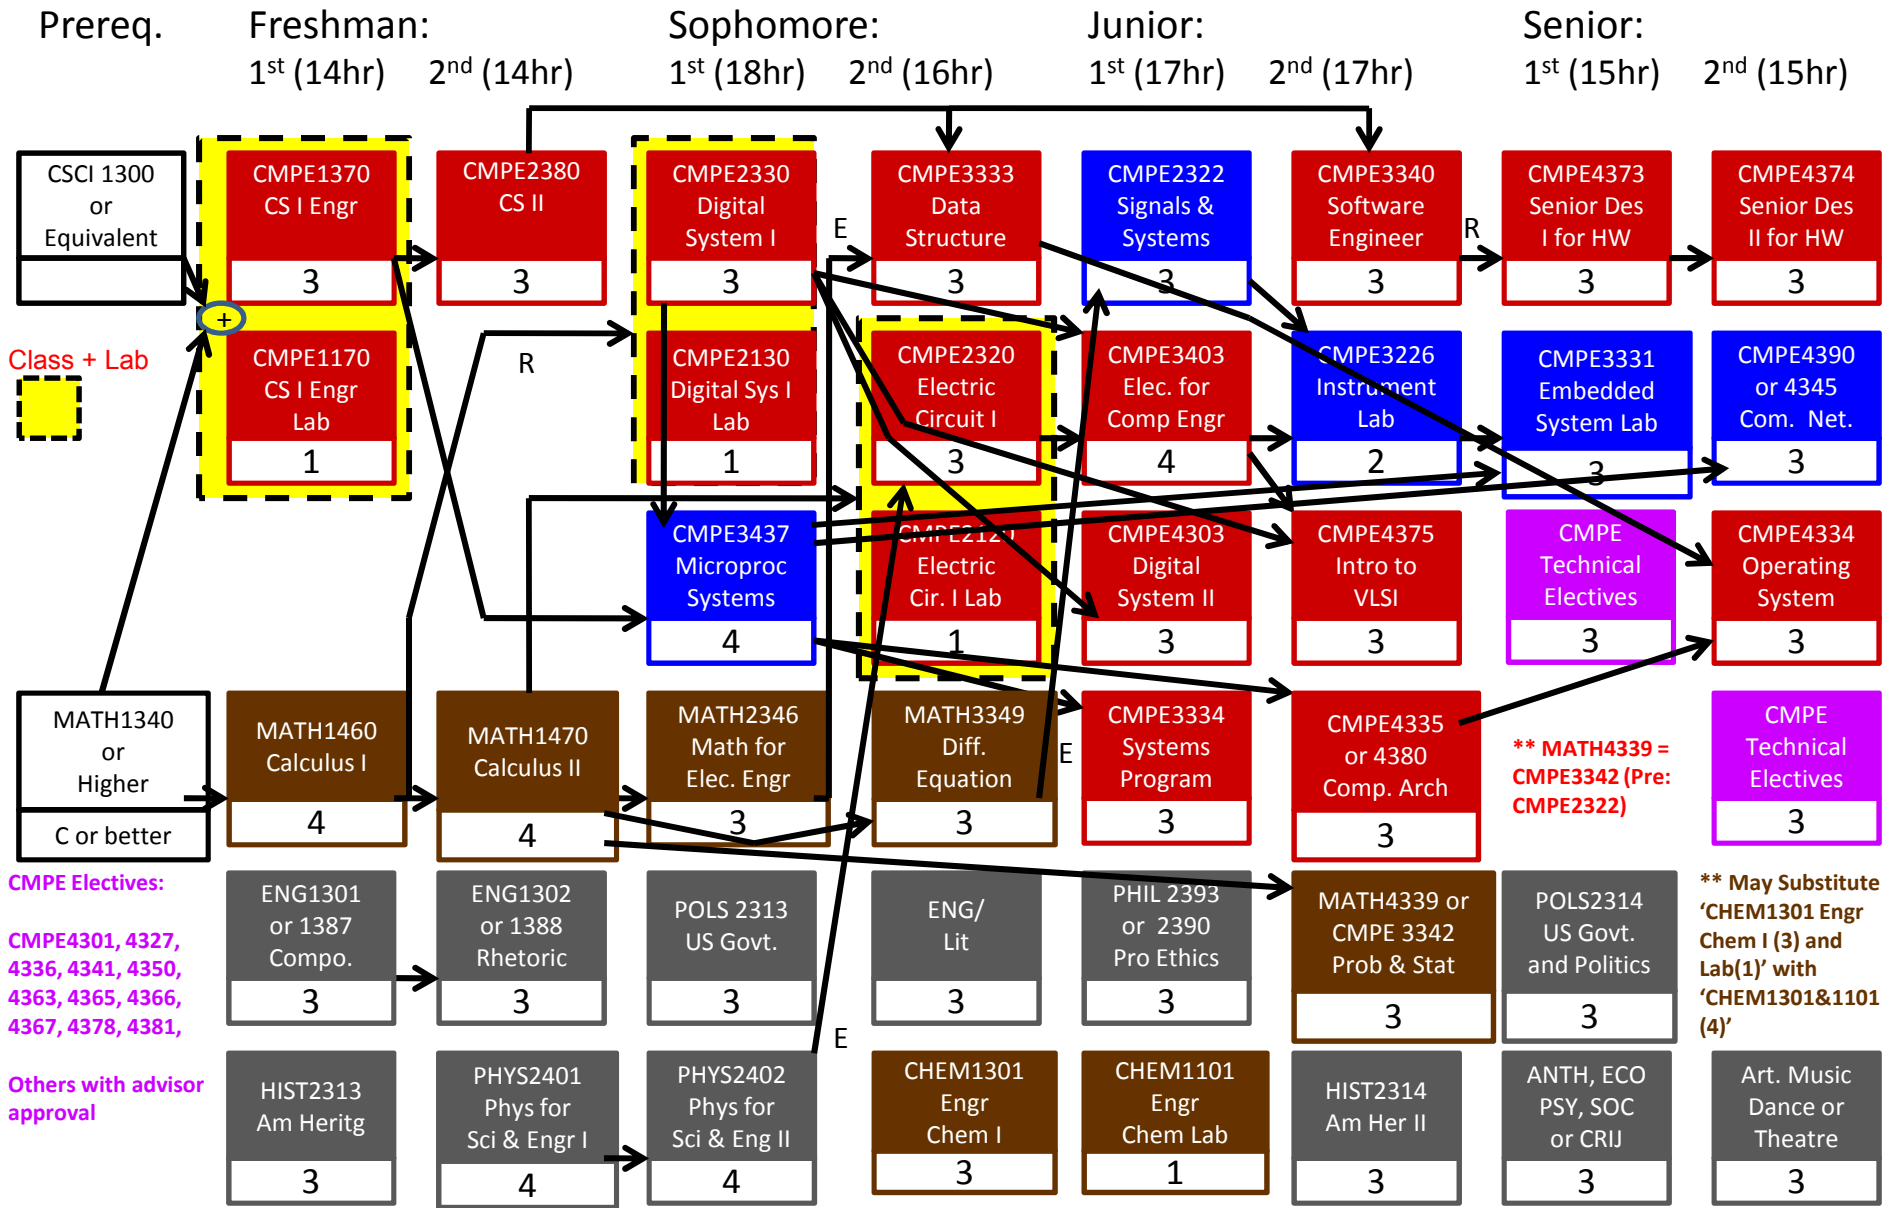

Computer Engineering Degree Plan: Software Track

Course #, Name | Prerequisite: →, OR: ⊕
Credits | Recommended: R, With Enrollment: E
 Concurrent: C

■ : CMPE Core (46 hrs) ■ : Software Track (15 hrs)
■ : GE Core (38 out of 43 hrs) ■ : CMPE Electives (6 hrs)
■ : Math/Sci (21 hrs) **Total Degree Hrs: 126**

Computer Engineering Degree Plan: Hardware Track

<table border="1"> <tr><th>Course #, Name</th></tr> <tr><th>Credits</th></tr> </table>	Course #, Name	Credits	Prerequisite: →, OR: ⊕	■ : CMPE Core (46 hrs)	■ : Hardware Track (15 hrs)
	Course #, Name				
	Credits				
Recommended: R, With Enrollment: E	■ : GE Core (38 out of 43 hrs)	■ : CMPE Electives (6 hrs)			
Concurrent: C	■ : Math/Sci (21 hrs)				

Total Degree Hrs: 126 **5/09**