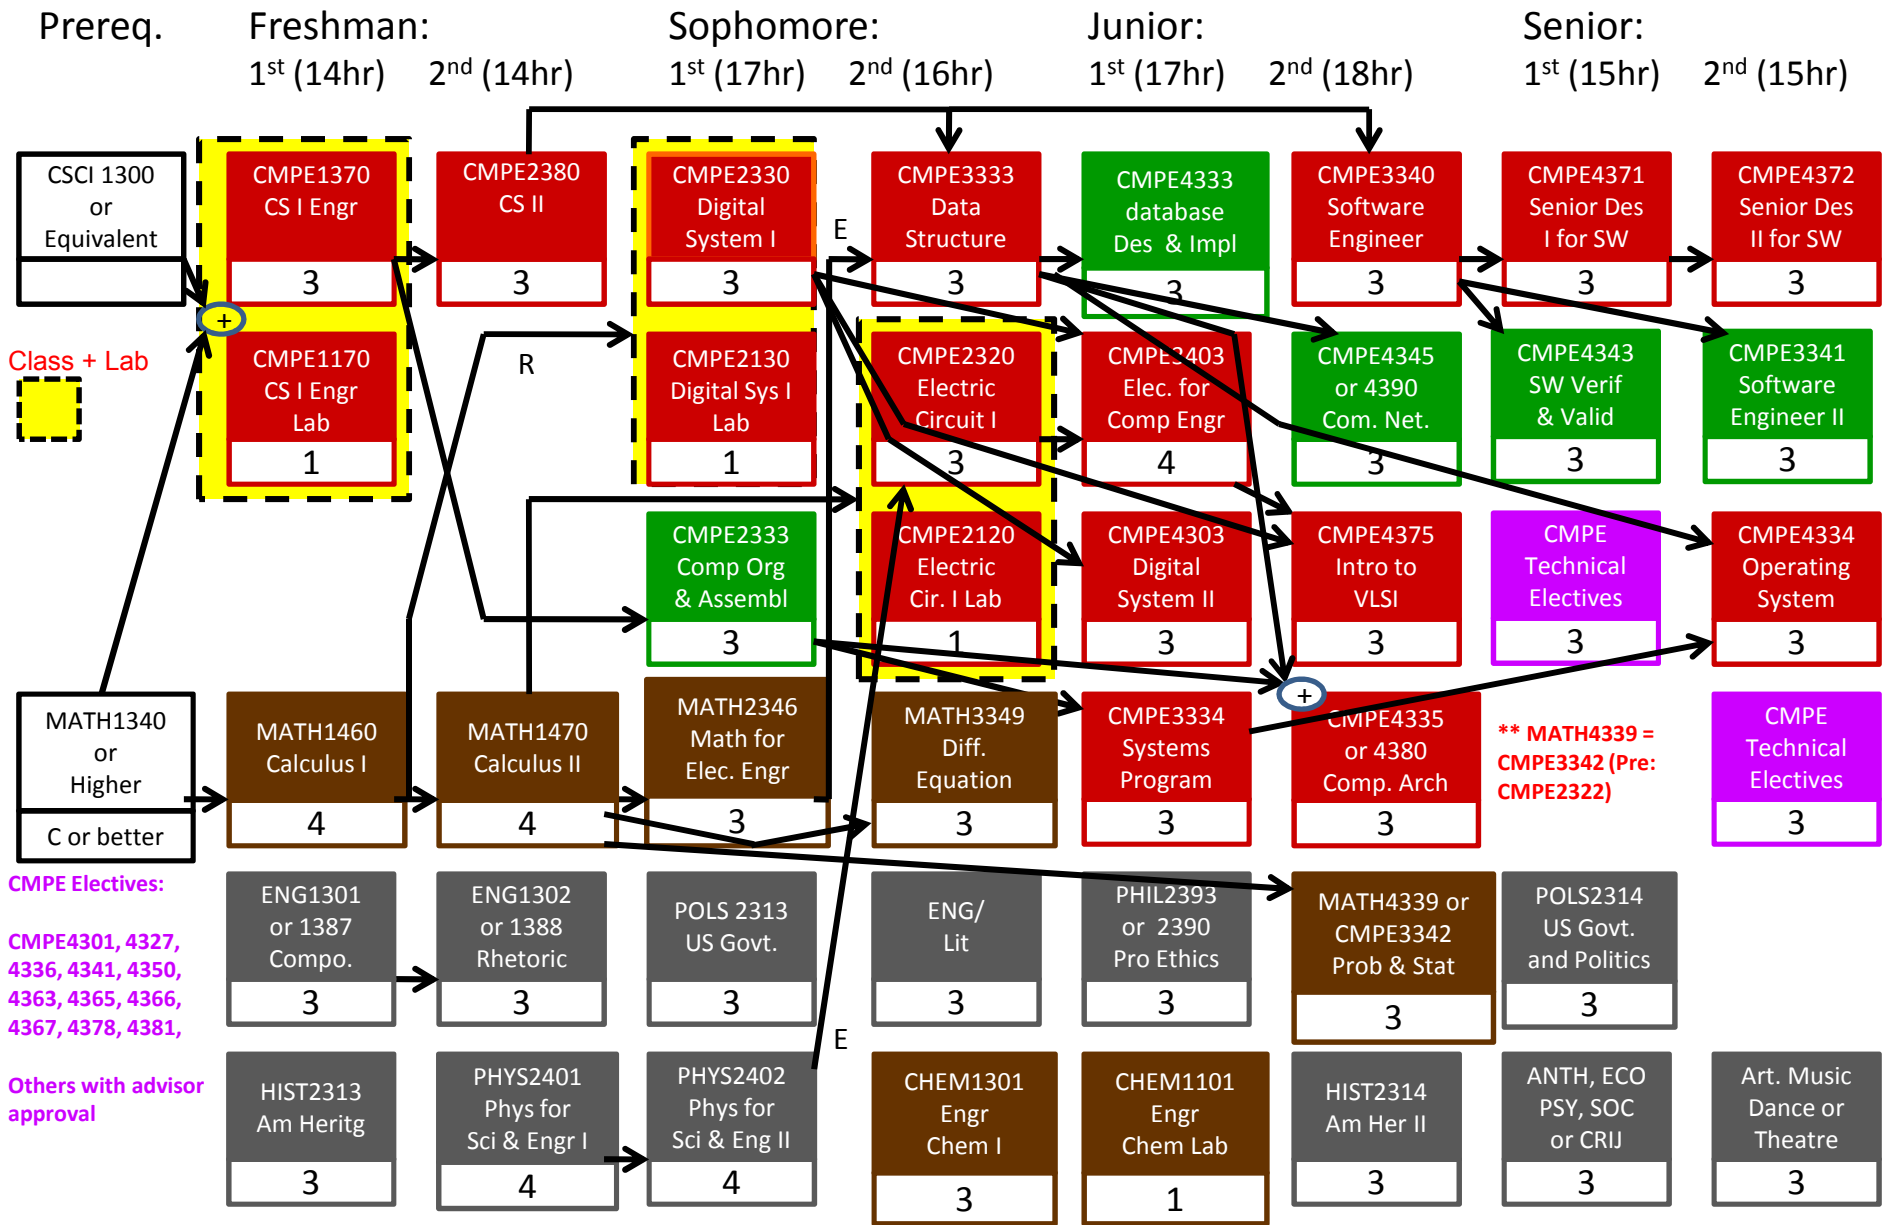

Computer Engineering Degree Plan: Software Track

Course #, Name | Prerequisite: →, OR: ⊕
Credits | Recommended: R, With Enrollment: E
 Concurrent: C

■ : CMPE Core (46 hrs) ■ : Software Track (15 hrs)
■ : GE Core (38 out of 43 hrs) ■ : CMPE Electives (6 hrs)
■ : Math/Sci (21 hrs) **Total Degree Hrs: 126**

Computer Engineering Degree Plan: Hardware Track

<table border="1"> <tr><th>Course #, Name</th></tr> <tr><th>Credits</th></tr> </table>	Course #, Name	Credits	Prerequisite: →, OR: ⊕	■ : CMPE Core (46 hrs)	■ : Hardware Track (15 hrs)
	Course #, Name				
	Credits				
Recommended: R, With Enrollment: E	■ : GE Core (38 out of 43 hrs)	■ : CMPE Electives (6 hrs)			
Concurrent: C	■ : Math/Sci (21 hrs)				

Total Degree Hrs: 126 **5/09**